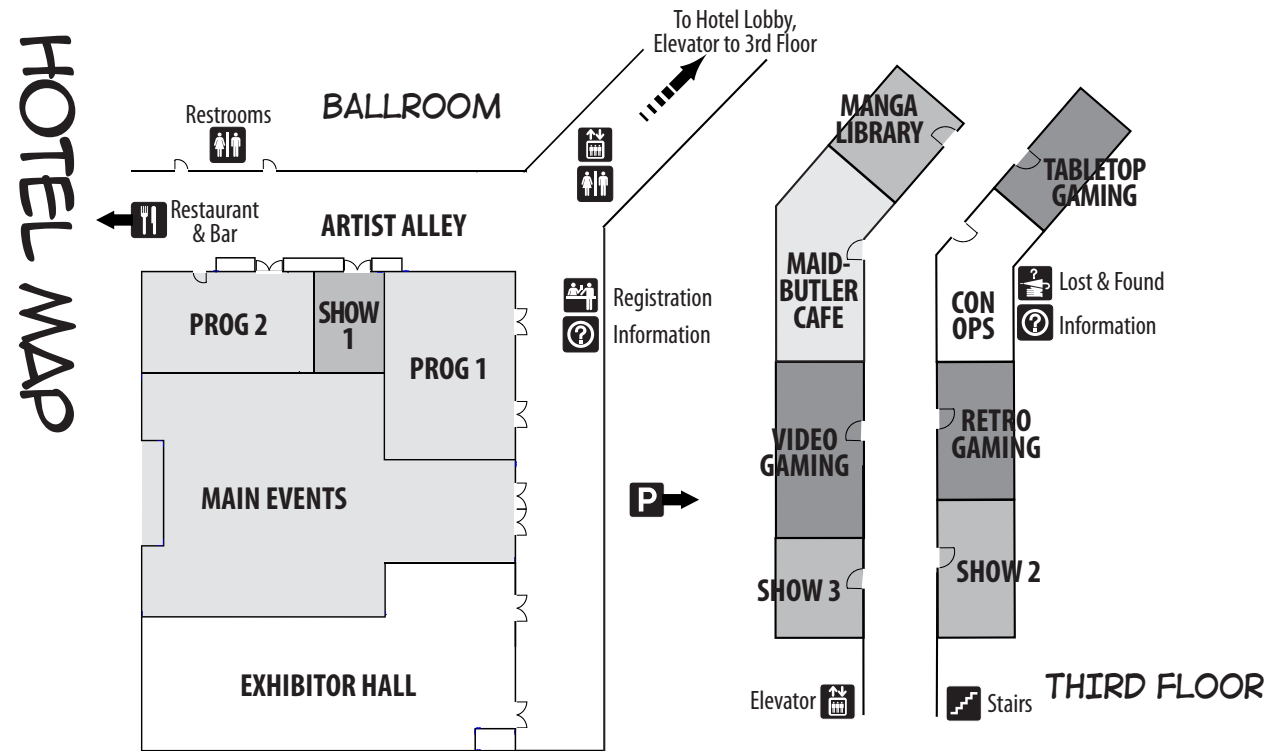

SATURDAY PANELS AND SHOWINGS

	10AM	11AM	12PM	1PM	2PM	3PM	4PM	5PM	6PM	7PM	8PM	9PM	10PM	11PM	12AM	1AM	2AM
MAIN	10:30 - Welcome to Saturday	It's in the Bag	The Young Protectors Panel	Penis Bingo	Men Eating Things Suggestively	Runway Setup	Crossplay Runway	Wark After Dark	The Not So Sober Road to El Dorado (21+)	Setup for Club Night	Club Night						
PROG 1		The Great Yaoi/BL Manga Discussion Panel		Strip Hangman	Gay Heroics		Yuru Yuri Amusement Hour		Abnormally Unsound & Bloody	Doctor Who Kink Party	The Mature, Pervy and Wtf side of Youtube		Frisky Business	Poke'mon Breeding – Just the Tips			
PROG 2		Ship Scrambler	Trans & Nonbinary Characters in Fandom			Closed for Crossplay Greenroom			Yaoi Lemon Aid			Comiket		Where Weird gets Weirder	Yuri Happy Hour		
SHOW 1	Danganronpa: The Animation	Yuri Kuma Arashi		FREE! Eternal Summer	Dramatical Murder	Ore Monogatari!!	Owari no Seraph	Cute High Search Defense Club LOVE!	Monthly Girls' Nozaki-kun	Love Stage		Embrassing Love (18+)		Kirepapa (18+)			
SHOW 2	Punch Line!	Death Parade		Haikyuu!	Yuru Yuri Hai!	Valkyrie Drive	Devils and Realist	High Scar Musical	Sakura Trick	One-Punch Man		Kids on a Slope		Sex Pistols (18+)			
SHOW 3	Nabari no Ou	Venus Versus Virus		X/1999	The Wallflower	Is This a Zombie?	Kampfer	Inu x Boku SS	Love Lab	Junjo Romantica		Excel Saga		Vassalord	Switch		